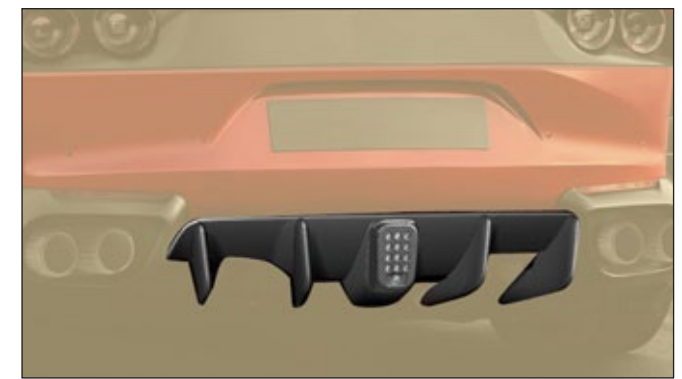

Rear diffuser with LED brake light

visible carbon fibre glossy*

812 802 881